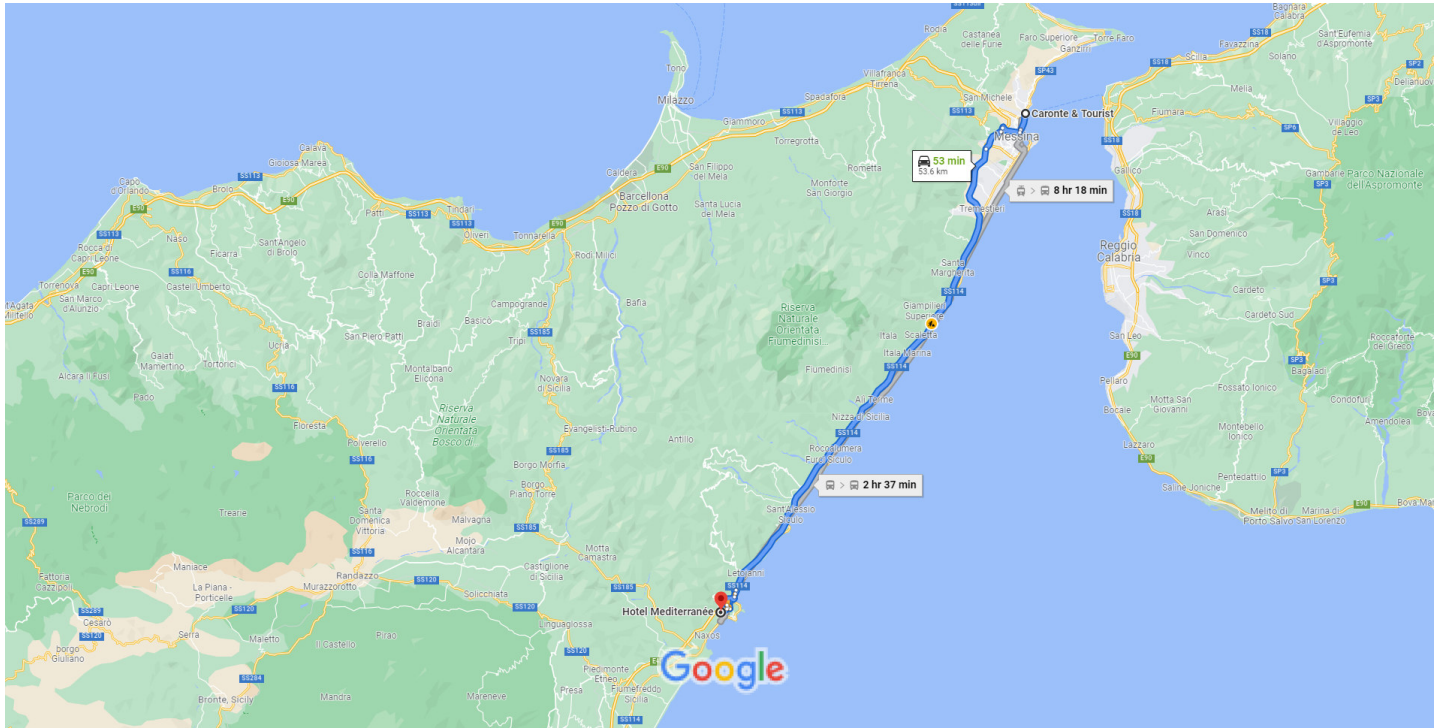

Caronte &amp; Tourist to Hotel Mediterranée

Drive 53.6 km, 53 min

Map data ©2021 5 km

### Caronte & Tourist

Viale della Libertà, 34, 98121 Messina ME

### Get on A20/E90 in Messina from Viale della Libertà and Viale Bocchetta

- |   |  |
|---|--|
|   | 11 min (3.9 km)  |
| ↑ | 1. Head north on Zona portuale toward Viale della Libertà                  |
|   | 32 m   |
| ↪ | 2. Turn right onto Viale della Libertà                                     |
|   | 120 m  |
| ↶ | 3. Make a U-turn at Via Brasile  |
|   | 1.5 km   |
| ↶ | 4. Slight left onto Piazza dell' Unità d' Italia                           |
|   | 58 m   |
| ↶ | 5. Slight left onto Via G. Garibaldi                                       |
|   | 71 m   |
| ↷ | 6. Slight right onto Corso Cavour  |
|   | 180 m  |
| ↪ | 7. Turn right onto Viale Bocchetta   |
|   | 1.6 km   |
| ↷ | 8. Keep right at the fork, follow signs for Catania and merge onto A20/E90 |
|   | 350 m  |

### Follow A18/E45 to Taormina. Take exit Taormina from A18/E45

34 min (45.7 km)

-  9. Merge onto A20/E90  

---

 1.9 km
-  10. Continue onto A18/E45  
 Toll road  

---

 42.9 km
-  11. Take exit Taormina toward Taormina  
 Toll road  